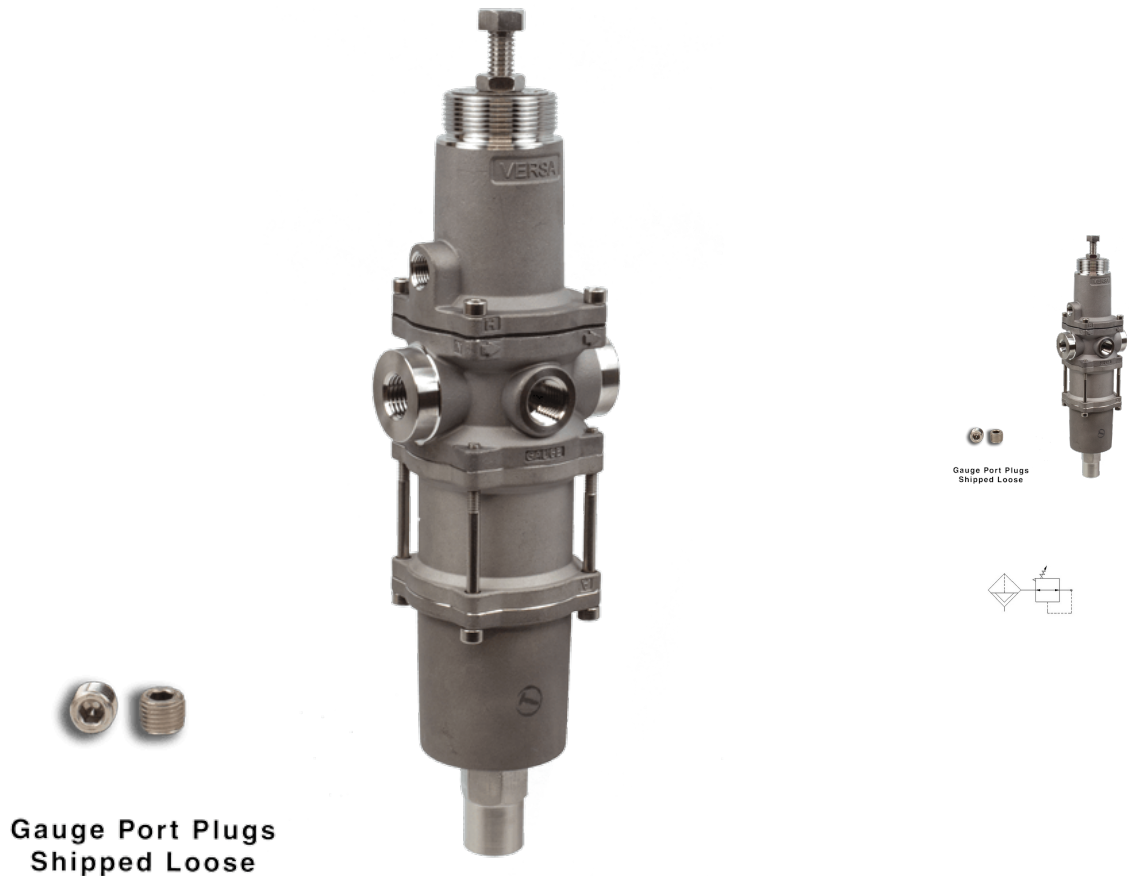

22 Spring Valley Rd.
Paramus, NJ 07652
(201) 843-2400
sales@versa-valves.com

NACE Filter Regulator, 1/4"NPT, 25 micron, SST

ARDA-3111-316

Description

Filter / Regulator Assembly

The VERSA AR-316 Series with 1/4" stainless steel filter regulators is designed to stand up to the harshest environments while providing highly accurate pressure regulation. Proven 316 stainless steel housing, filter assemblies, and fluorocarbon diaphragm construction make the AR-316 compatible with sour gas and adaptable to offshore environments.

Product Features

- Constructed of SAE 316L marine grade stainless steel conforming to NACE standard MR-01-75 suitable for direct exposure to sour environments
- FKM o-ring seals perform reliably with exposure to hydrocarbons or highly corrosive fluids over a broad temperature range: equivalent to Viton®, Fluorel®

100% Leak Tested • 10-Year Warranty

Specifications

Actuation	Relieving Filter/Regulator With Automatic Drain-Nace Compliant
Port Size	Body Ported, 1/4" NPT
Maximum Supply Pressure (PSI)	150
Differential Pressure (PSI)	0.0000
Valve Pressure Range (PSI)	15-150 psi
Valve Pressure Range (BAR)	1.03-10.3 bar
Primary Flow	2.1 Cv
Primary Flow Description	Flow value is without filter element
Media	Air - Inert Gas, Natural Gas
Temperature Range (F)	5°F to 300°F
Temperature Range (C)	-15°C to 149°C
Body & Internal Parts	316L Stainless Steel
Weight	3.340000
Filter Element	25 Micron Stainless Steel