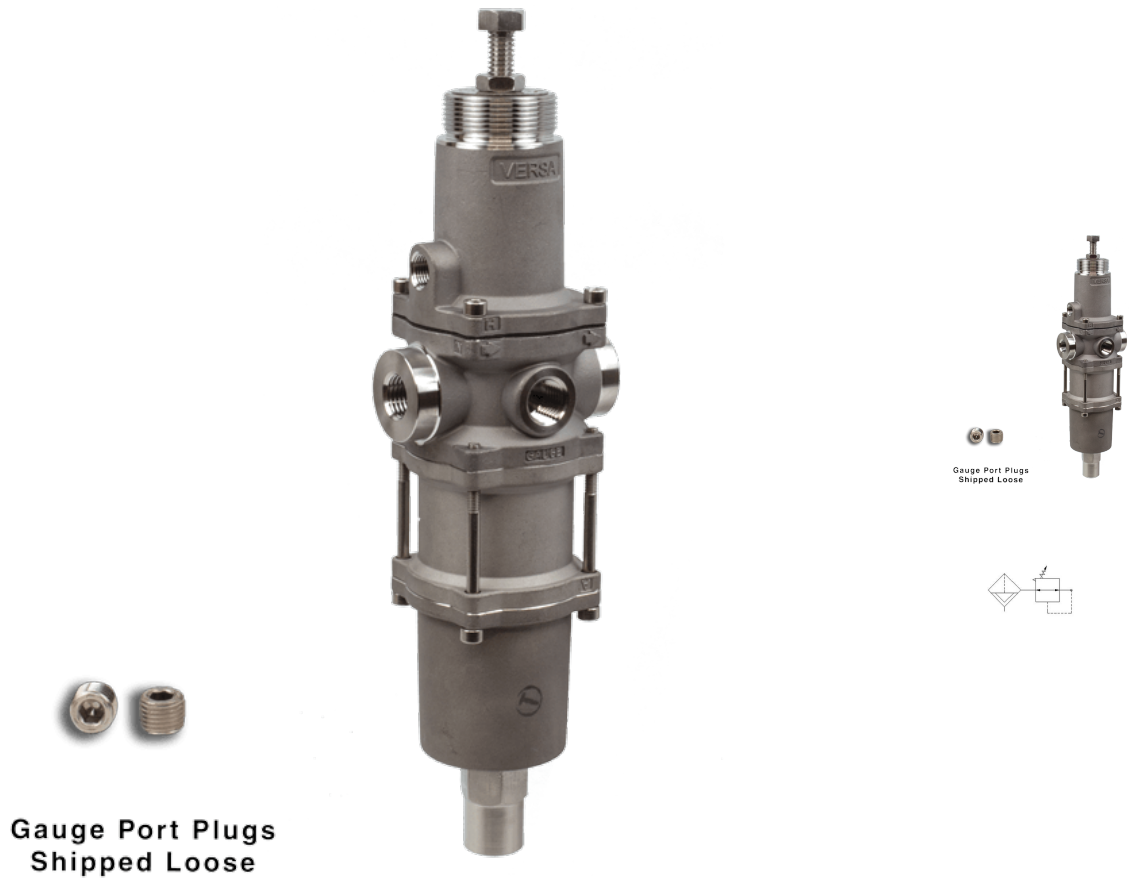

22 Spring Valley Rd.
Paramus, NJ 07652
(201) 843-2400
sales@versa-valves.com

NACE Filter Regulator, 1/4"NPT, 25 micron, SST

ARDA-3112-316

Description

Filter / Regulator Assembly

The VERSA AR-316 Series with 1/4" stainless steel filter regulators is designed to stand up to the harshest environments while providing highly accurate pressure regulation. Proven 316 stainless steel housing, filter assemblies, and fluorocarbon diaphragm construction make the AR-316 compatible with sour gas and adaptable to offshore environments.

Product Features

- Constructed of SAE 316L marine grade stainless steel conforming to NACE standard MR-01-75 suitable for direct exposure to sour environments
- FKM o-ring seals perform reliably with exposure to hydrocarbons or highly corrosive fluids over a broad temperature range: equivalent to Viton®, Fluorel®

100% Leak Tested • 10-Year Warranty

Specifications

Actuation	Relieving Filter/Regulator With Automatic Drain-Nace Compliant
Port Size	Body Ported, 1/4" NPT
Maximum Supply Pressure (PSI)	150
Differential Pressure (PSI)	0.0000
Valve Pressure Range (PSI)	10-100 psi
Valve Pressure Range (BAR)	0.70-6.90 bar
Primary Flow	2.1 Cv
Primary Flow Description	Flow value is without filter element
Media	Air - Inert Gas, Natural Gas
Temperature Range (F)	5°F to 300°F
Temperature Range (C)	-15°C to 149°C
Body & Internal Parts	316L Stainless Steel
Weight	3.250000
Filter Element	25 Micron Stainless Steel