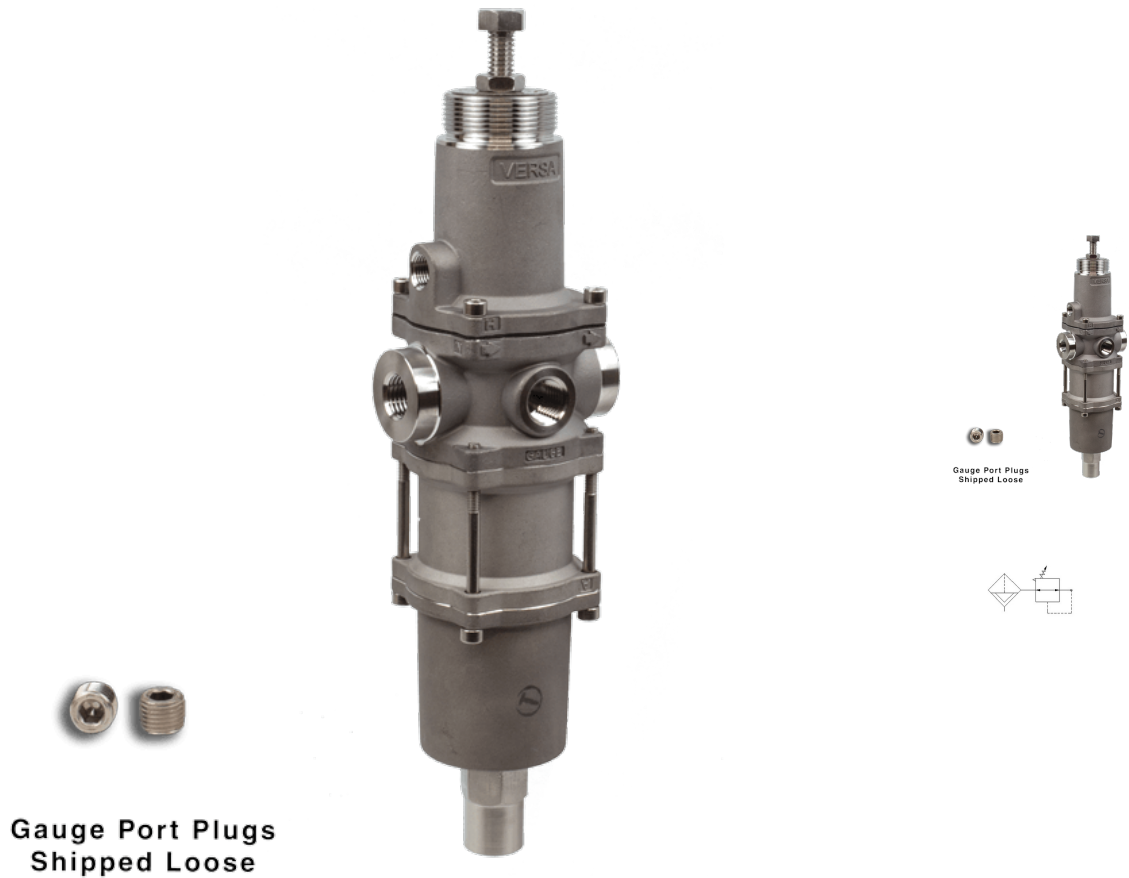

22 Spring Valley Rd.
Paramus, NJ 07652
(201) 843-2400
sales@versa-valves.com

NACE Filter Regulator, 1/4"NPT, 40 micron, SST

ARDA-3311-316

Description

Filter / Regulator Assembly

The VERSA AR-316 Series with 1/4" stainless steel filter regulators is designed to stand up to the harshest environments while providing highly accurate pressure regulation. Proven 316 stainless steel housing, filter assemblies, and fluorocarbon diaphragm construction make the AR-316 compatible with sour gas and adaptable to offshore environments.

Product Features

- Constructed of SAE 316L marine grade stainless steel conforming to NACE standard MR-01-75 suitable for direct exposure to sour environments
- FKM o-ring seals perform reliably with exposure to hydrocarbons or highly corrosive fluids over a broad temperature range: equivalent to Viton®, Fluorel®

100% Leak Tested • 10-Year Warranty

Specifications

Actuation	Relieving Filter/Regulator With Automatic Drain-Nace Compliant
Port Size	Body Ported, 1/4" NPT
Maximum Supply Pressure (PSI)	150
Differential Pressure (PSI)	0.0000
Valve Pressure Range (PSI)	15-150 psi
Valve Pressure Range (BAR)	1.03-10.3 bar
Primary Flow	2.1 Cv
Primary Flow Description	Flow value is without filter element
Media	Air - Inert Gas, Natural Gas
Temperature Range (F)	5°F to 300°F
Temperature Range (C)	-15°C to 149°C
Body & Internal Parts	316L Stainless Steel
Weight	3.340000
Filter Element	40 Micron Stainless Steel