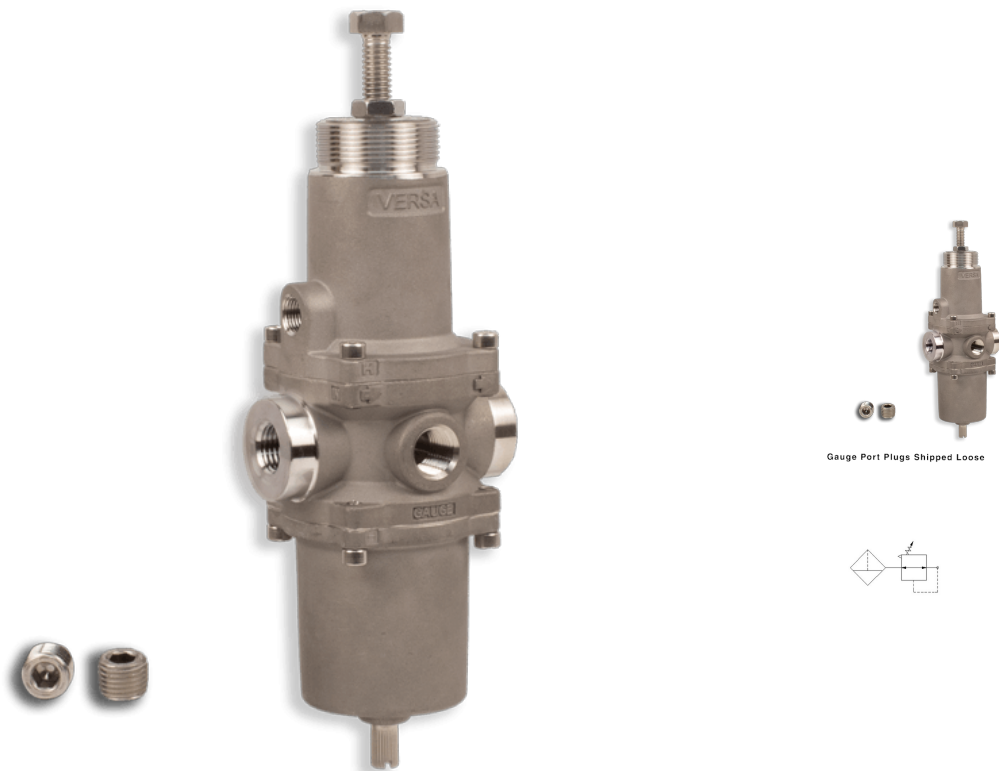

# NACE Filter Regulator, 1/4"NPT, 25 micron, SST

ARFA-3112-316

Gauge Port Plugs Shipped Loose

# Filter / Regulator Assembly

The VERSA AR-316 Series with 1/4" stainless steel filter regulators is designed to stand up to the harshest environments while providing highly accurate pressure regulation. Proven 316 stainless steel housing, filter assemblies, and fluorocarbon diaphragm construction make the AR-316 compatible with sour gas and adaptable to offshore environments.

## Product Features

- Constructed of SAE 316L marine grade stainless steel conforming to NACE standard MR-01-75 suitable for direct exposure to sour environments
- FKM o-ring seals perform reliably with exposure to hydrocarbons or highly corrosive fluids over a broad temperature range: equivalent to Viton®, Fluorel®

## Specifications

Actuation	Relieving Filter/Regulator-Nace Compliant
Port Size	Body Ported, 1/4" NPT
Maximum Supply Pressure (PSI)	290
Differential Pressure (PSI)	0.0000
Valve Pressure Range (PSI)	10-100 psi
Valve Pressure Range (BAR)	0.70-6.90 bar
Primary Flow	2.1 Cv
Primary Flow Description	Flow value is without filter element
Media	Air - Inert Gas, Natural Gas
Temperature Range (F)	5°F to 300°F
Temperature Range (C)	-15°C to 149°C
Body & Internal Parts	316L Stainless Steel
Weight	2.660000
Filter Element	25 Micron Stainless Steel