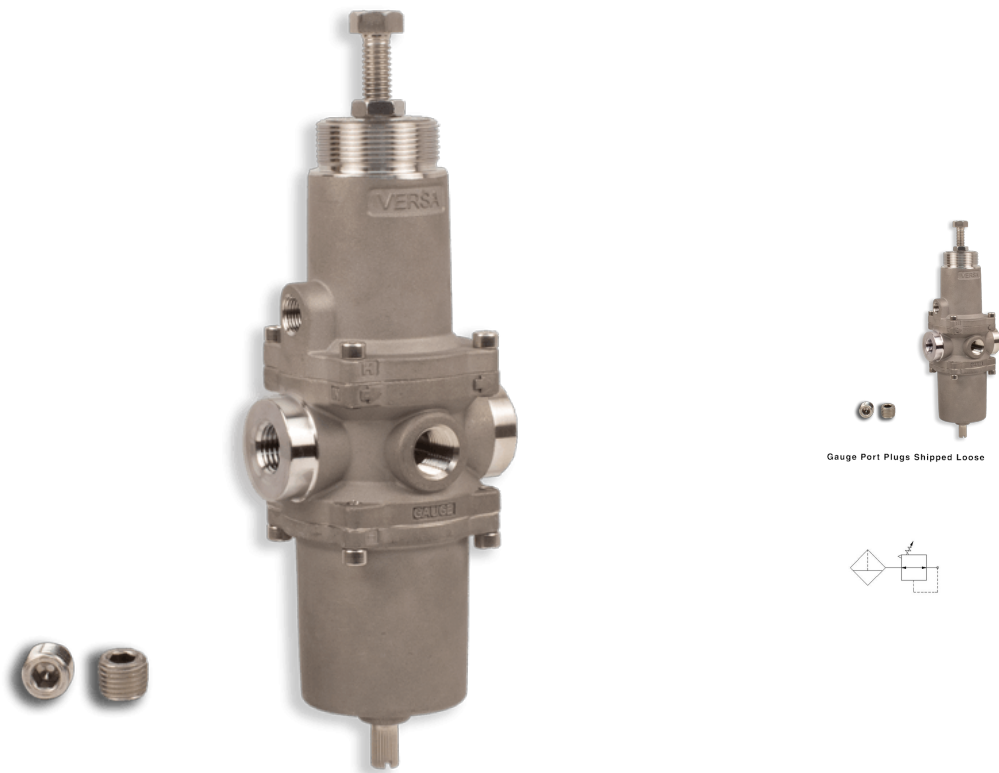

22 Spring Valley Rd.
Paramus, NJ 07652
(201) 843-2400
sales@versa-valves.com

NACE Filter Regulator, 1/4"NPT, 25 micron, SST

ARFA-3122-316

Gauge Port Plugs Shipped Loose

Description

Filter / Regulator Assembly

The VERSA AR-316 Series with 1/4" stainless steel filter regulators is designed to stand up to the harshest environments while providing highly accurate pressure regulation. Proven 316 stainless steel housing, filter assemblies, and fluorocarbon diaphragm construction make the AR-316 compatible with sour gas and adaptable to offshore environments.

Product Features

- Constructed of SAE 316L marine grade stainless steel conforming to NACE standard MR-01-75 suitable for direct exposure to sour environments
- FKM o-ring seals perform reliably with exposure to hydrocarbons or highly corrosive fluids over a broad temperature range: equivalent to Viton®, Fluorel®

100% Leak Tested • 10-Year Warranty

Specifications

Actuation	Non-Relieving Filter/Regulator-Nace Compliant
Port Size	Body Ported, 1/4" NPT
Maximum Supply Pressure (PSI)	290
Differential Pressure (PSI)	0.0000
Valve Pressure Range (PSI)	10-100 psi
Valve Pressure Range (BAR)	0.70-6.90 bar
Primary Flow	2.1 Cv
Primary Flow Description	Flow value is without filter element
Media	Air - Inert Gas, Natural Gas
Temperature Range (F)	5°F to 300°F
Temperature Range (C)	-15°C to 149°C
Body & Internal Parts	316L Stainless Steel
Weight	2.710000
Filter Element	25 Micron Stainless Steel