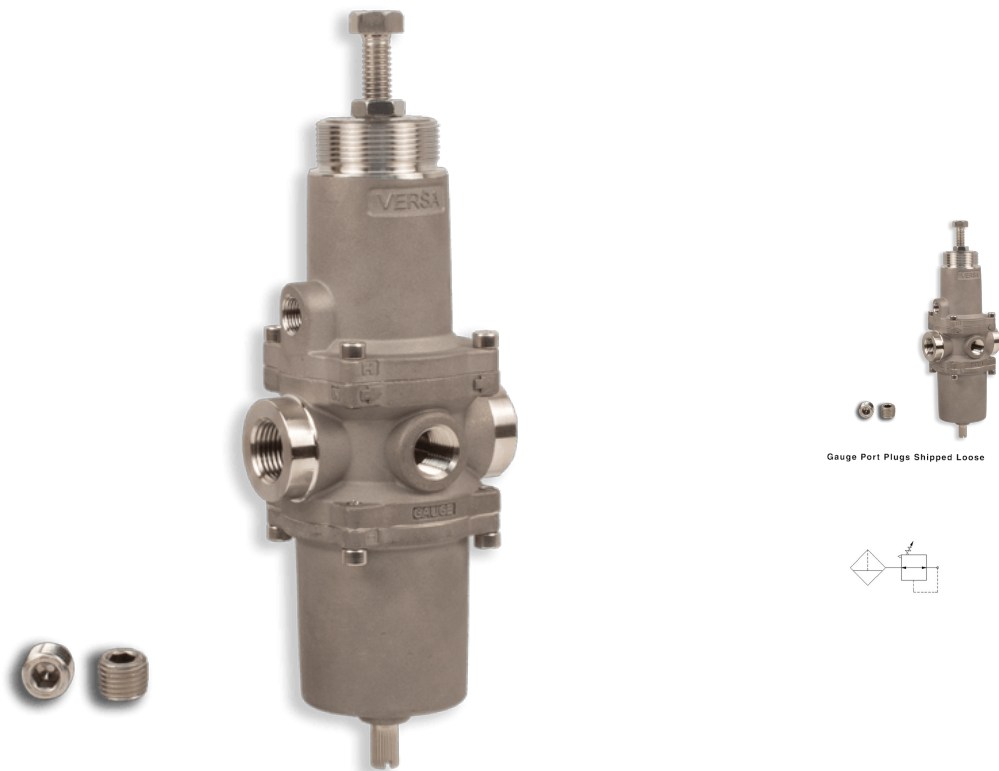

22 Spring Valley Rd.
Paramus, NJ 07652
(201) 843-2400
sales@versa-valves.com

Filter Regulator, 3/8"NPT, 25 micron, SST

ARFB-4111-316

Gauge Port Plugs Shipped Loose

Description

Filter / Regulator Assembly

The VERSA AR-316 Series with 1/4" stainless steel filter regulators is designed to stand up to the harshest environments while providing highly accurate pressure regulation. Proven 316 stainless steel housing, filter assemblies, and fluorocarbon diaphragm construction make the AR-316 compatible with sour gas and adaptable to offshore environments.

Product Features

- Constructed of SAE 316L marine grade stainless steel conforming to NACE standard MR-01-75 suitable for direct exposure to sour environments
- FKM o-ring seals perform reliably with exposure to hydrocarbons or highly corrosive fluids over a broad temperature range: equivalent to Viton®, Fluorel®

100% Leak Tested • 10-Year Warranty

Specifications

| | |
|-------------------------------|--------------------------------------|
| Actuation | Relieving Filter/Regulator |
| Port Size | Body Ported, 3/8" NPT |
| Maximum Supply Pressure (PSI) | 290 |
| Differential Pressure (PSI) | 0.0000 |
| Valve Pressure Range (PSI) | 15-150 psi |
| Valve Pressure Range (BAR) | 1.03-10.3 bar |
| Primary Flow | 3.3 Cv |
| Primary Flow Description | Flow value is without filter element |
| Media | Air - Inert Gas, Natural Gas |
| Temperature Range (F) | 5°F to 300°F |
| Temperature Range (C) | -15°C to 149°C |
| Body & Internal Parts | 316L Stainless Steel |
| Weight | 3.250000 |
| Filter Element | 25 Micron Stainless Steel |