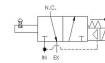

Image for reference only.
May not reflect actual product configuration.

© 2018 Versa Products Co., Inc.

Description

B-316 Series Directional Control Valve

The VERSA B-316 Series is a complete line of compact, rugged three-way (3/2), side-ported valves constructed of 316 stainless steel which