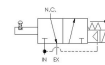

Image for reference only.
May not reflect actual product configuration.

© 2018 Versa Products Co., Inc.

Description

B-316 Series Directional Control Valve

The VERSA B-316 Series is a complete line of compact, rugged three-way (3/2), side-ported valves constructed of 316 stainless steel which