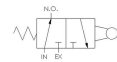

Image for reference only.
May not reflect actual product configuration.

© 2018 Versa Products Co., Inc.

Description

B-316 Series Directional Control Valve

The VERSA B-316 Series is a complete line of compact, rugged three-way (3/2), side-ported valves constructed of 316 stainless steel which