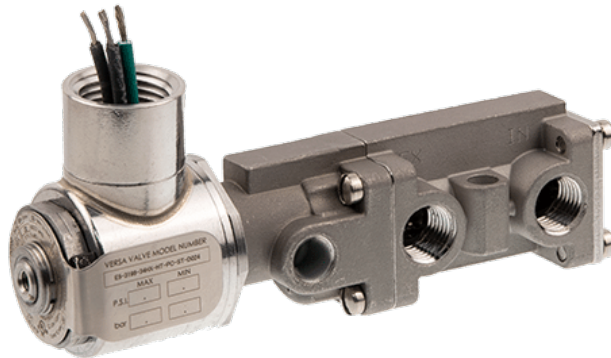

# Valve, 3-Way, SST, 24VDC

BSG-3326-316-PC-ST-XX-D024

### B-316 Series Directional Control Valve

The VERSA B-316 Series is a complete line of compact, rugged three-way (3/2), side-ported valves constructed of 316 stainless steel which

conforms to NACE standard MR-01-75. They are designed for use in corrosive environments and to control a variety of aggressive media as well as air. The B-316 Series is the pneumatic leader for use in process control, wellhead and safety shutdown systems.

## Product Features

- Constructed of SAE 316L marine grade stainless steel conforming to NACE standard MR-01-75 suitable for direct exposure to sour environments
- FKM o-ring seals perform reliably with exposure to hydrocarbons or highly corrosive fluids over a broad temperature range: equivalent to Viton®, Fluorel®

## Solenoid Features

- Solenoid coil connection: 1/2" NPT female conduit with 24" wires