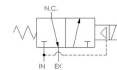

Description

B-316 Series Directional Control Valve

The VERSA B-316 Series is a complete line of compact, rugged three-way (3/2), side-ported valves constructed of 316 stainless steel which