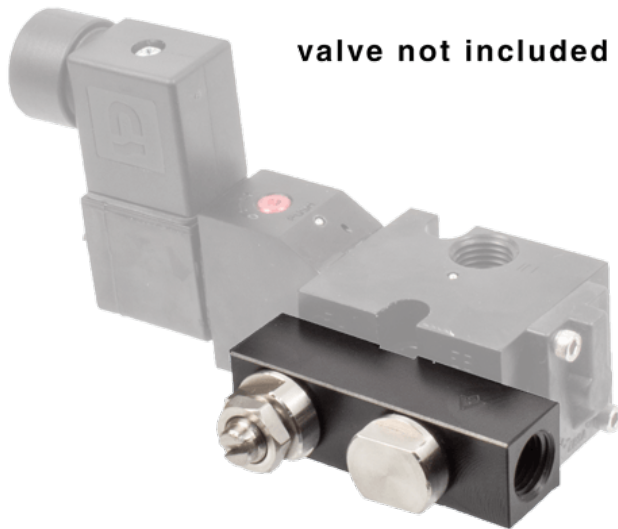

22 Spring Valley Rd.
Paramus, NJ 07652
(201) 843-2400
sales@versa-valves.com

NAMUR ReBreather (RB1), Alum, Speed Control

C-33RB-NB-BC

Specifications

Actuation	Automatic recirculation of instrument air
Port Size	NAMUR 1/4" NPT
Primary Flow	0.5 Cv
Media	Air - Inert Gas, Natural Gas
Temperature Range (F)	-4°F to 300°F
Temperature Range (C)	-20°C to 149°C
Body & Internal Parts	Aluminum
Weight	0.200000