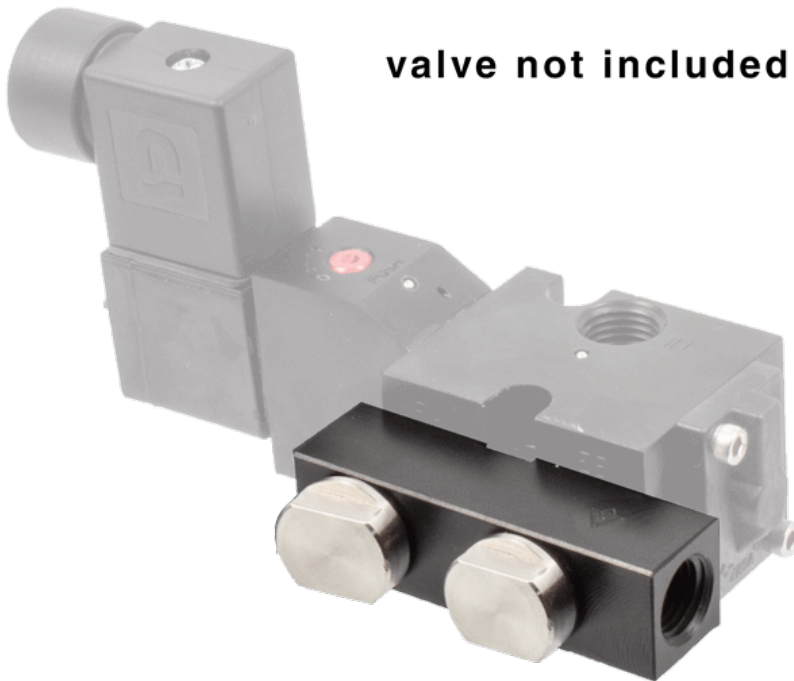

22 Spring Valley Rd.
Paramus, NJ 07652
(201) 843-2400
sales@versa-valves.com

NAMUR ReBreather (RB), Alum

C-33RB-NB

Specifications

Actuation	Automatic recirculation of instrument air
Port Size	NAMUR 1/4" NPT
Primary Flow	0.5 Cv
Media	Air - Inert Gas, Natural Gas
Temperature Range (F)	-4°F to 300°F
Temperature Range (C)	-20°C to 149°C
Body & Internal Parts	Aluminum
Weight	0.170000