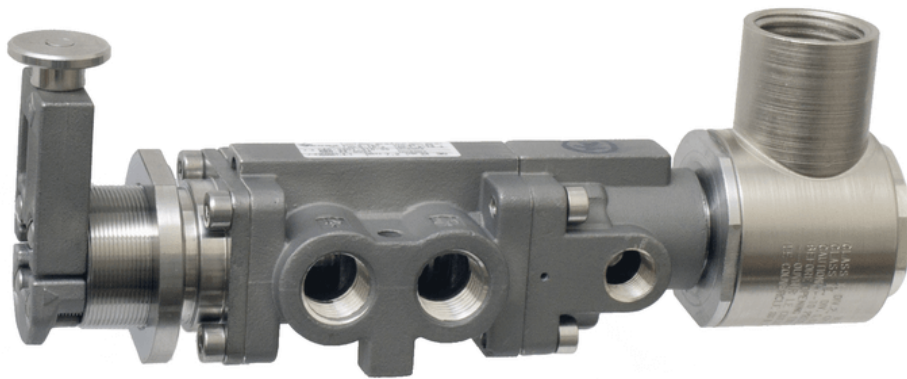

# Valve, 3-Way, SST, 240V60Hz

CAG-3321-316-356BN-PC-XX-A240

### C-316 Series Directional Control Valve

The VERSA C-316 Series stainless steel valve is available as either a 4-way, for double-acting devices or a 3-way, for spring return devices. All solenoid actuators are solenoid/pilot type, which allows the use of the smallest solenoids available, resulting in low power consumption. This design also assures a positive shifting force, which ensures the valve shifts when energized and reduces the chance of coil burnout.

#### Product Features

- Constructed of SAE 316L marine grade stainless steel conforming to NACE standard MR-01-75 suitable for direct exposure to sour environments
- FKM o-ring seals perform reliably with exposure to hydrocarbons or highly corrosive fluids over a broad temperature range: equivalent to Viton®, Fluorel®

#### Solenoid Features

- Solenoid coil connection: 1/2" NPT female conduit with 24" wires