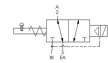

Description

C-316 Series Directional Control Valve

The VERSA C-316 Series stainless steel valve is available as either a 4-way, for double-acting devices or a 3-way, for spring return devices. All solenoid actuators are solenoid/pilot type, which allows the use of the smallest solenoids available, resulting in low power consumption. This design also assures a positive shifting force, which ensures the valve shifts when energized and reduces the chance of coil burnout.

Product Features

- Constructed of SAE 316L marine grade stainless steel conforming to NACE standard MR-01-75 suitable for direct exposure to sour environments
- FKM o-ring seals perform reliably with exposure to hydrocarbons or highly corrosive fluids over a broad temperature range: equivalent to Viton®, Fluorel®

Solenoid Features

- Solenoid coil connection: 1/2" NPT female conduit with 24" wires