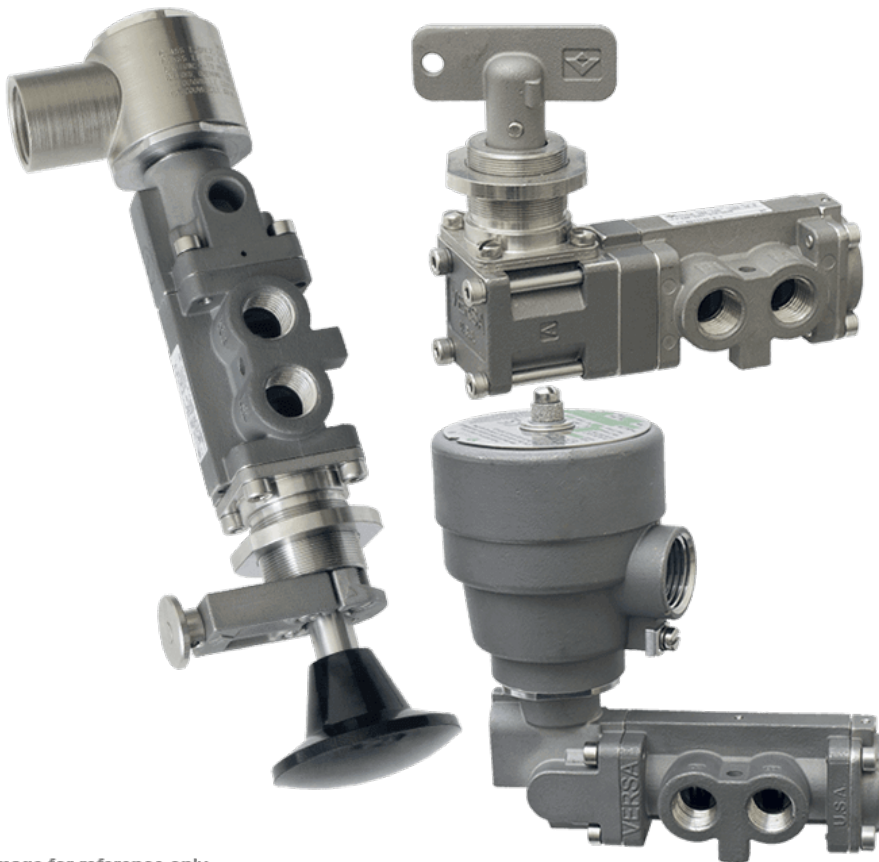

22 Spring Valley Rd.
Paramus, NJ 07652
(201) 843-2400
sales@versa-valves.com

Valve, 4-Way, SST

CAP-4302-316-356BN-44

Image for reference only.
May not reflect actual product configuration.

© 2018 Versa Products Co., Inc.

Description

C-316 Series Directional Control Valve

The VERSA C-316 Series stainless steel valve is available as either a 4-way, for double-acting devices or a 3-way, for spring return devices. All

solenoid actuators are solenoid/pilot type, which allows the use of the smallest solenoids available, resulting in low power consumption. This design also assures a positive shifting force, which ensures the valve shifts when energized and reduces the chance of coil burnout.

Product Features

- Constructed of SAE 316L marine grade stainless steel conforming to NACE standard MR-01-75 suitable for direct exposure to sour environments
- Low-temperature Buna o-ring seals for low-temperature applications down to -40°F

100% Leak Tested • 10-Year Warranty

Specifications

Actuation	Pilot \ Latch-Reset (Shift Away From Latch Side Latches)
Function	4-way, 2-pos
Port Size	Body Ported, 1/4" NPT
Valve Pressure Range (PSI)	0-150 psi
Valve Pressure Range (BAR)	0-10.3 bar
Primary Flow	2.0 Cv
Media	Air - Inert Gas, Hydraulic, Natural Gas
Pilot Pressure Range (PSI)	25-150 psi
Pilot Pressure Range (BAR)	1.72-10.3 bar
Temperature Range (F)	-54°F to 200°F
Temperature Range (C)	-48°C to 93°C
Body & Internal Parts	316L Stainless Steel
Weight	1.420000