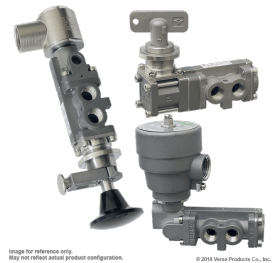

22 Spring Valley Rd.
Paramus, NJ 07652
(201) 843-2400
sales@versa-valves.com

Valve, 4-Way, SST

CAP-4302-316-356BN-44

Image for reference only.
May not reflect actual product configuration.

© 2018 Versa Products Co., Inc.

Description

C-316 Series Directional Control Valve

The VERSA C-316 Series stainless steel valve is available as either a 4-way, for double-acting devices or a 3-way, for spring return devices. All

solenoid actuators are solenoid/pilot type, which allows the use of the smallest solenoids available, resulting in low power consumption. This design also assures a positive shifting force, which ensures the valve shifts when energized and reduces the chance of coil burnout.

Product Features

- Constructed of SAE 316L marine grade stainless steel conforming to NACE standard MR-01-75 suitable for direct exposure to sour environments
- Low-temperature Buna o-ring seals for low-temperature applications down to -40°F

100% Leak Tested • 10-Year Warranty

Specifications

Actuation	Pilot \ Latch-Reset (Shift Away From Latch Side Latches)
Function	4-way, 2-pos
Port Size	Body Ported, 1/4" NPT
Valve Pressure Range (PSI)	0-150 psi
Valve Pressure Range (BAR)	0-10.3 bar
Primary Flow	2.0 Cv
Media	Air - Inert Gas, Hydraulic, Natural Gas
Pilot Pressure Range (PSI)	25-150 psi
Pilot Pressure Range (BAR)	1.72-10.3 bar
Temperature Range (F)	-54°F to 200°F
Temperature Range (C)	-48°C to 93°C
Body & Internal Parts	316L Stainless Steel
Weight	1.420000