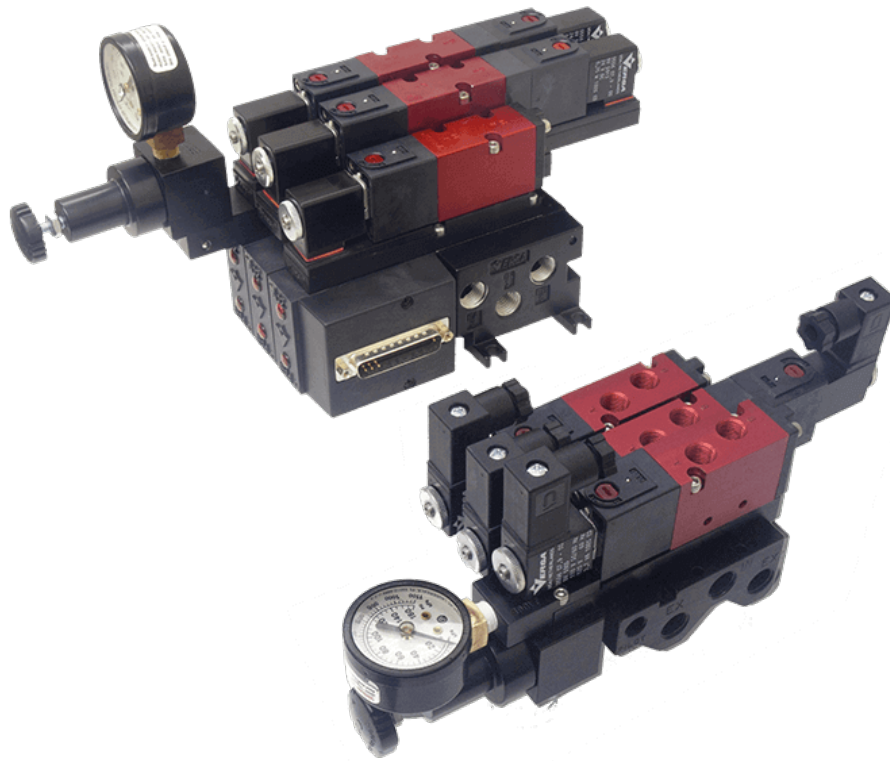

22 Spring Valley Rd.
Paramus, NJ 07652
(201) 843-2400
sales@versa-valves.com

Valve, 4-Way, Alum

CBI-4204

© 2018 Versa Products Co., Inc.

Image for reference only.
May not reflect actual product configuration.

© 2018 Versa Products Co., Inc.

Description

C5 Series Directional Control Valve

VERSA C-Series C5 aluminum valves are multi-purpose pilot-operated pneumatic valves consisting of two body types, side ported and manifold