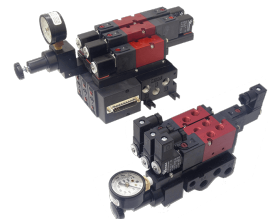

© 2018 Versa Products Co., Inc.

Image for reference only.
May not reflect actual product configuration.

© 2018 Versa Products Co., Inc.

Description

C5 Series Directional Control Valve

VERSA C-Series C5 aluminum valves are multi-purpose pilot-operated pneumatic valves consisting of two body types, side ported and manifold