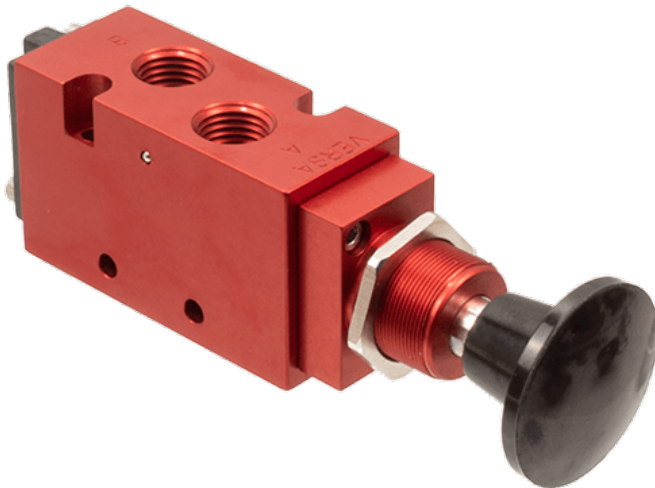

# Valve, 4-Way, Alum

CBI-4303

## Specifications

---

Actuation	Palm Button   Spring Center
Function	4-way, 3-pos, Blocked Center
Port Size	Body Ported, 1/4" NPT
Valve Pressure Range (PSI)	VAC-115 psi
Valve Pressure Range (BAR)	VAC-7.93 bar
Primary Flow	1.5 Cv
Media	Air - Inert Gas, Natural Gas
Temperature Range (F)	5°F to 300°F
Temperature Range (C)	-15°C to 149°C
Body & Internal Parts	Aluminum
Weight	0.440000