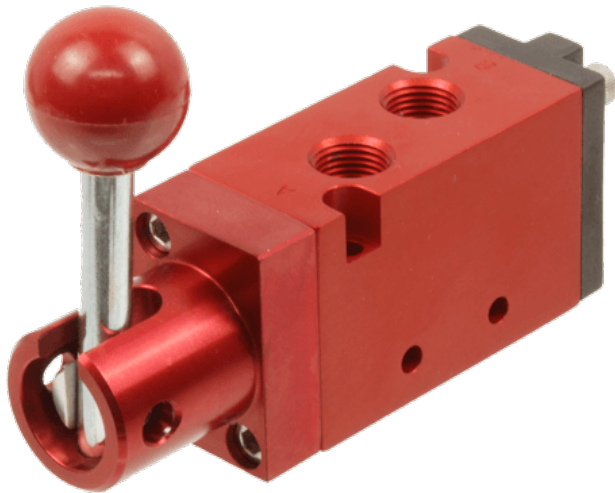

22 Spring Valley Rd.
Paramus, NJ 07652
(201) 843-2400
sales@versa-valves.com

Valve, 4-Way, Alum

CBL-4203

Specifications

Actuation	Hand Lever-Centerline Spring Center
Function	4-way, 3-pos, Blocked Center
Port Size	Body Ported, 1/8" NPT
Valve Pressure Range (PSI)	VAC-115 psi
Valve Pressure Range (BAR)	VAC-7.93 bar
Primary Flow	0.75 Cv
Media	Air - Inert Gas, Natural Gas
Temperature Range (F)	5°F to 300°F
Temperature Range (C)	-15°C to 149°C
Body & Internal Parts	Aluminum
Weight	0.310000