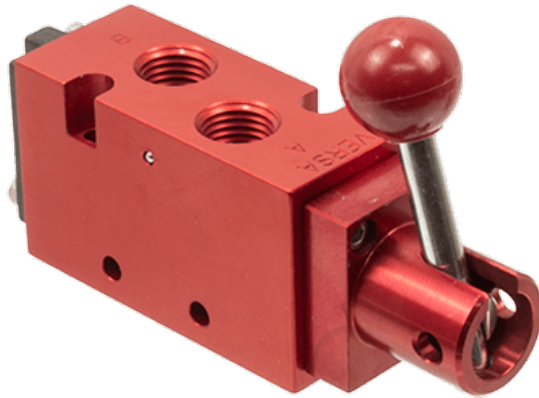

22 Spring Valley Rd.
Paramus, NJ 07652
(201) 843-2400
sales@versa-valves.com

Valve, 4-Way, Alum

CBL-4303

Specifications

Actuation	Hand Lever-Centerline Spring Center
Function	4-way, 3-pos, Blocked Center
Port Size	Body Ported, 1/4" NPT
Valve Pressure Range (PSI)	VAC-115 psi
Valve Pressure Range (BAR)	VAC-7.93 bar
Primary Flow	1.5 Cv
Media	Air - Inert Gas, Natural Gas
Temperature Range (F)	5°F to 300°F
Temperature Range (C)	-15°C to 149°C
Body & Internal Parts	Aluminum
Weight	0.500000