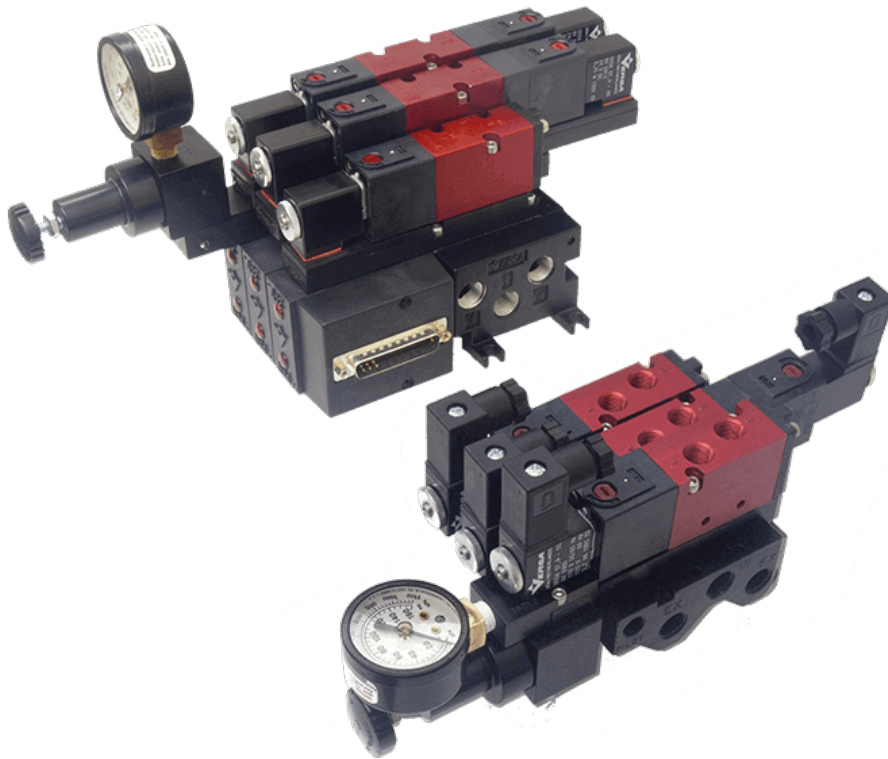

22 Spring Valley Rd.
Paramus, NJ 07652
(201) 843-2400
sales@versa-valves.com

Valve, 4-Way, Alum, 120V60Hz

CGG-4222-PC-XX-A120

Image for reference only.
May not reflect actual product configuration.

© 2018 Versa Products Co., Inc.

Description

C5 Series Directional Control Valve

VERSA C-Series C5 aluminum valves are multi-purpose pilot-operated pneumatic valves consisting of two body types, side ported and manifold