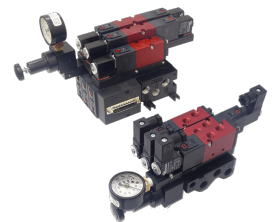

Image for reference only.
May not reflect actual product configuration.

© 2018 Versa Products Co., Inc.

Description

C5 Series Directional Control Valve

VERSA C-Series C5 aluminum valves are multi-purpose pilot-operated pneumatic valves consisting of two body types, side ported and manifold