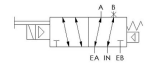

Description

C5 NAMUR Series Directional Control Valve

The C5 NAMUR Valves are constructed from aluminum and are available as either 4-way (double-acting actuators) or 3-way (spring return or