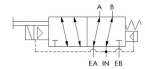

Valve, 4-Way, Alum, 220V50Hz

CGS-4232-NB1-228L-E220

Description

C5 NAMUR Series Directional Control Valve

The C5 NAMUR Valves are constructed from aluminum and are available as either 4-way (double-acting actuators) or 3-way (spring return or