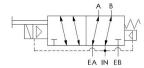

Description

C5 NAMUR Series Directional Control Valve

The C5 NAMUR Valves are constructed from aluminum and are available as either 4-way (double-acting actuators) or 3-way (spring return or