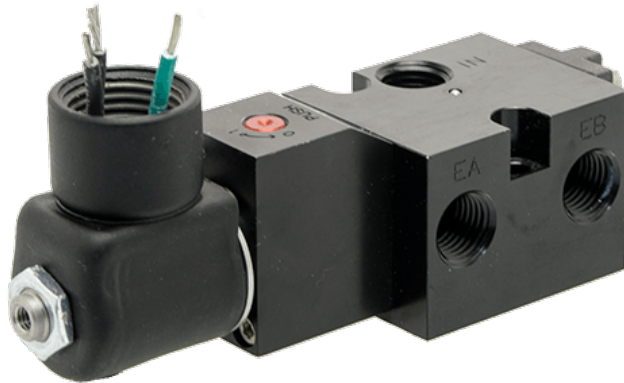

# Valve, 4-Way, Alum, 24VDC

CGS-4232-NB1-PC-44-D024

### C5 NAMUR Series Directional Control Valve

The C5 NAMUR Valves are constructed from aluminum and are available as either 4-way ( double-acting actuators) or 3-way (spring return or

fail-safe actuators). The field convertible valve utilizes no special tools, gaskets, or sealants. Relocation of a port plug allows for conversion between 3-way and 4-way.

## Product Features

- Constructed of hard yet lightweight, corrosion-resistant anodized aluminum
- Low-temperature Buna o-ring seals for low-temperature applications down to -40°F

## Solenoid Features

- Solenoid coil connection: 1/2" NPT female conduit with 24" wires