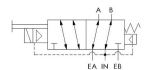

Description

C5 NAMUR Series Directional Control Valve

The C5 NAMUR Valves are constructed from aluminum and are available as either 4-way (double-acting actuators) or 3-way (spring return or