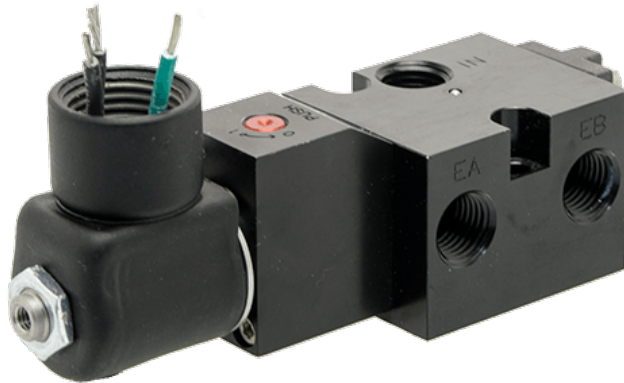

22 Spring Valley Rd.
Paramus, NJ 07652
(201) 843-2400
sales@versa-valves.com

Valve, 4-Way, Alum, 24VDC

CGS-4232-NB2-PC-44-D024

Description

C5 NAMUR Series Directional Control Valve

The C5 NAMUR Valves are constructed from aluminum and are available as either 4-way (double-acting actuators) or 3-way (spring return or

fail-safe actuators). The field convertible valve utilizes no special tools, gaskets, or sealants. Relocation of a port plug allows for conversion between 3-way and 4-way.

Product Features

- Constructed of hard yet lightweight, corrosion-resistant anodized aluminum
- Low-temperature Buna o-ring seals for low-temperature applications down to -40°F

Solenoid Features

- Solenoid coil connection: 1/2" NPT female conduit with 24" wires

100% Leak Tested • 10-Year Warranty

Specifications

Actuation	Solenoid-Pilot Spring Return
Function	4-way, 2-pos
Port Size	NAMUR 1/4" NPT
Valve Pressure Range (PSI)	15-115 psi
Valve Pressure Range (BAR)	1.03-7.93 bar
Primary Flow	0.75 Cv
Media	Air - Inert Gas, Natural Gas
Temperature Range (F)	-40°F to 104°F
Temperature Range (C)	-40°C to 40°C
Body & Internal Parts	Aluminum
Weight	0.910000

Solenoid Specifications

Solenoid Description	GP - E5 Class
Voltage	24 V DC \pm 10% (D024)
Power	7 W
Inrush Current (mA)	320
Holding Current (mA)	320
Resistance Ω	75
Ingress Protection Rating	NEMA 4X
Electrical Protection	Not applicable
Area Classification	General purpose
Coil Class	Std
Solenoid Housing Material	Steel - Plated
Solenoid Seal Material	Low Temperature Buna
Solenoid Connection	1/2" NPT female conduit with 24" wires
Certification	CSA, UL