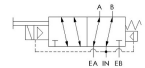

Description

C5 NAMUR Series Directional Control Valve

The C5 NAMUR Valves are constructed from aluminum and are available as either 4-way (double-acting actuators) or 3-way (spring return or