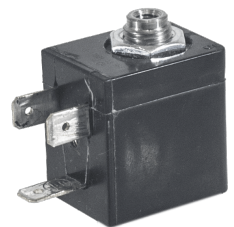

22 Spring Valley Rd.
Paramus, NJ 07652
(201) 843-2400
sales@versa-valves.com

Valve, 4-Way, Alum, 24VDC

CGS-4292-NB3-D024

Description

C5 NAMUR Series Directional Control Valve

The C5 NAMUR Valves are constructed from aluminum and are available as either 4-way (double-acting actuators) or 3-way (spring return or

fail-safe actuators). The field convertible valve utilizes no special tools, gaskets, or sealants. Relocation of a port plug allows for conversion between 3-way and 4-way.

Product Features

- Constructed of hard yet lightweight, corrosion-resistant anodized aluminum
- FKM o-ring seals perform reliably with exposure to hydrocarbons or highly corrosive fluids over a broad temperature range: equivalent to Viton®, Fluorel®

Solenoid Features

- Solenoid coil connection: mini molded 3 spade coil (EN 175301-803 Form B)

100% Leak Tested • 10-Year Warranty

Specifications

Actuation	Solenoid-Pilot Spring Return
Function	4-way, 2-pos
Port Size	NAMUR 1/4" G Threads
Valve Pressure Range (PSI)	15-150 psi
Valve Pressure Range (BAR)	1.03-10.3 bar
Primary Flow	0.75 Cv
Media	Air - Inert Gas, Natural Gas
Temperature Range (F)	-4°F to 104°F
Temperature Range (C)	-20°C to 40°C
Body & Internal Parts	Aluminum
Weight	0.740000

Solenoid Specifications

Solenoid Description	GP - EZ Class - DC only
Voltage	24 V DC \pm 10% (D024)
Power	10.5 W
Inrush Current (mA)	440
Holding Current (mA)	440
Resistance Ω	54.6
Ingress Protection Rating	NEMA 1,2,3
Electrical Protection	Not applicable
Coil Class	Std
Solenoid Housing Material	Engineered Polymer
Solenoid Seal Material	FKM
Solenoid Connection	Molded 3 spade coil, mini (Form B)