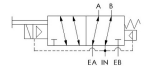

Description

C5 NAMUR Series Directional Control Valve

The C5 NAMUR Valves are constructed from aluminum and are available as either 4-way (double-acting actuators) or 3-way (spring return or