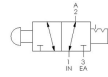

22 Spring Valley Rd.
Paramus, NJ 07652
(201) 843-2400
sales@versa-valves.com

Valve, 3-Way, SST

CIZ-3302-316

Specifications

Actuation	Palm Button Detent
Function	3-way, 2-pos, NO
Port Size	Body Ported, 1/4" NPT
Valve Pressure Range (PSI)	0-150 psi
Valve Pressure Range (BAR)	0-10.3 bar
Primary Flow	2.0 Cv
Media	Air - Inert Gas, Hydraulic, Natural Gas
Temperature Range (F)	5°F to 300°F
Temperature Range (C)	-15°C to 149°C
Body & Internal Parts	316L Stainless Steel
Weight	1.500000