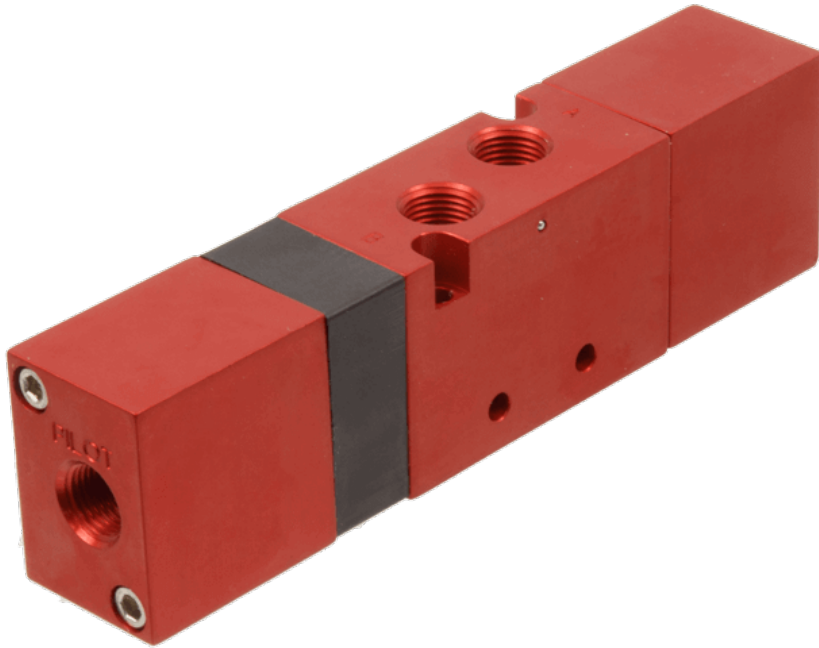

# Valve, 4-Way, Alum

CJJ-4204

## Specifications

---

Actuation	Double Pilot Spring Center
Function	4-way, 3-pos, Cylinder ports open to exhaust
Port Size	Body Ported, 1/8" NPT
Valve Pressure Range (PSI)	VAC-115 psi
Valve Pressure Range (BAR)	VAC-7.93 bar
Primary Flow	0.75 Cv
Media	Air - Inert Gas, Natural Gas
Pilot Pressure Range (PSI)	15-115 psi
Pilot Pressure Range (BAR)	1.03-7.93 bar
Temperature Range (F)	-4°F to 203°F
Temperature Range (C)	-20°C to 95°C
Body & Internal Parts	Aluminum
Weight	0.440000