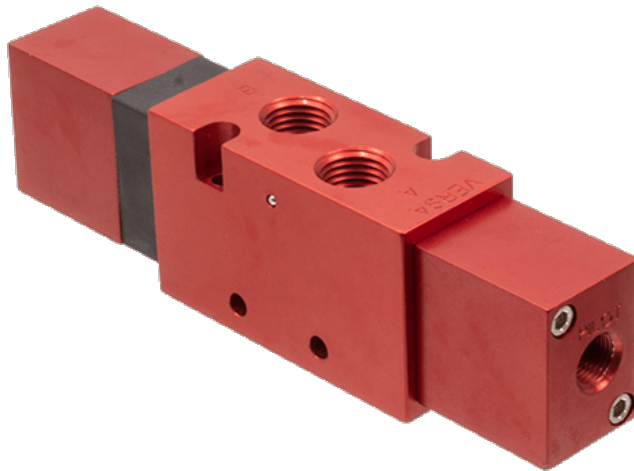

22 Spring Valley Rd.
Paramus, NJ 07652
(201) 843-2400
sales@versa-valves.com

Valve, 4-Way, Alum

CJJ-4303

Specifications

Actuation	Double Pilot Spring Center
Function	4-way, 3-pos, Blocked Center
Port Size	Body Ported, 1/4" NPT
Valve Pressure Range (PSI)	VAC-115 psi
Valve Pressure Range (BAR)	VAC-7.93 bar
Primary Flow	1.5 Cv
Media	Air - Inert Gas, Natural Gas
Pilot Pressure Range (PSI)	25-115 psi
Pilot Pressure Range (BAR)	1.72-7.93 bar
Temperature Range (F)	-4°F to 203°F
Temperature Range (C)	-20°C to 95°C
Body & Internal Parts	Aluminum
Weight	0.560000