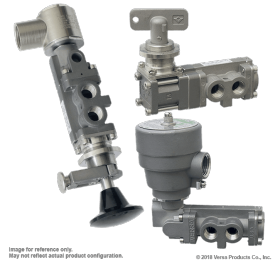

Valve, 2-Way, SST

CPS-2302-316

© 2018 Versa Products Co., Inc.

Description

C-316 Series Directional Control Valve

The VERSA C-316 Series stainless steel valve is available as either a 4-way, for double-acting devices or a 3-way, for spring return devices. All