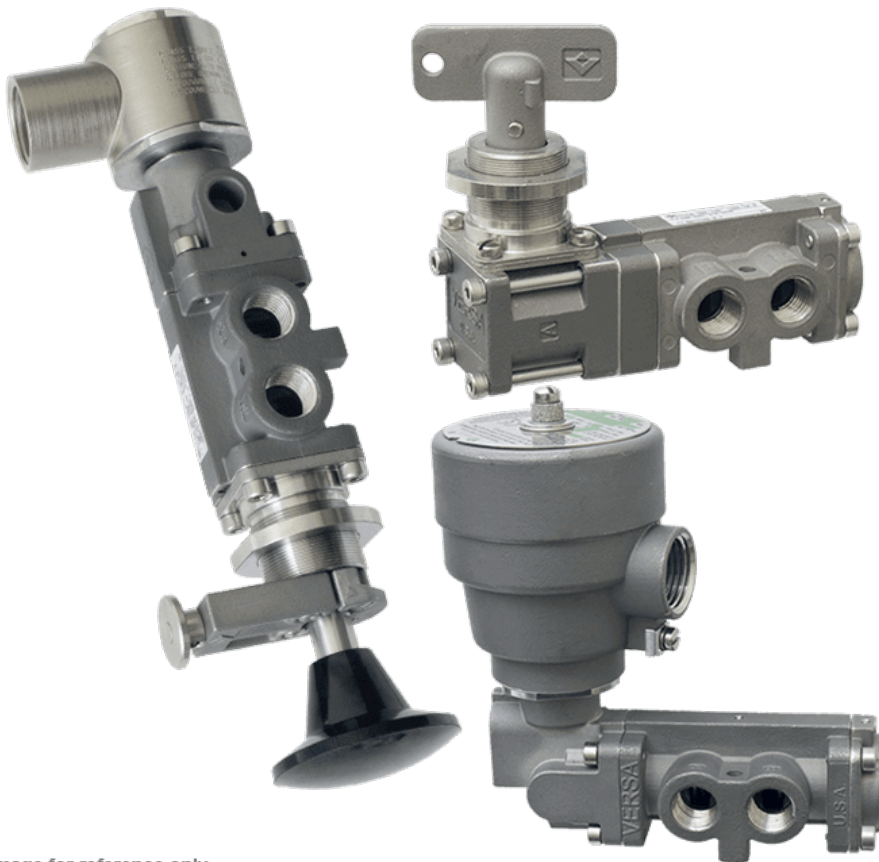

Valve, 2-Way, SST

CPS-2302-316

Image for reference only.
May not reflect actual product configuration.

© 2018 Versa Products Co., Inc.

Description

C-316 Series Directional Control Valve

The VERSA C-316 Series stainless steel valve is available as either a 4-way, for double-acting devices or a 3-way, for spring return devices. All