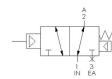

Description

C-316 Series Directional Control Valve

The VERSA C-316 Series stainless steel valve is available as either a 4-way, for double-acting devices or a 3-way, for spring return devices. All