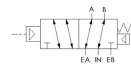

Image for reference only.
May not reflect actual product configuration.

© 2018 Versa Products Co., Inc.

Description

C5 NAMUR Series Directional Control Valve

The C5 NAMUR Valves are constructed from aluminum and are available as either 4-way (double-acting actuators) or 3-way (spring return or