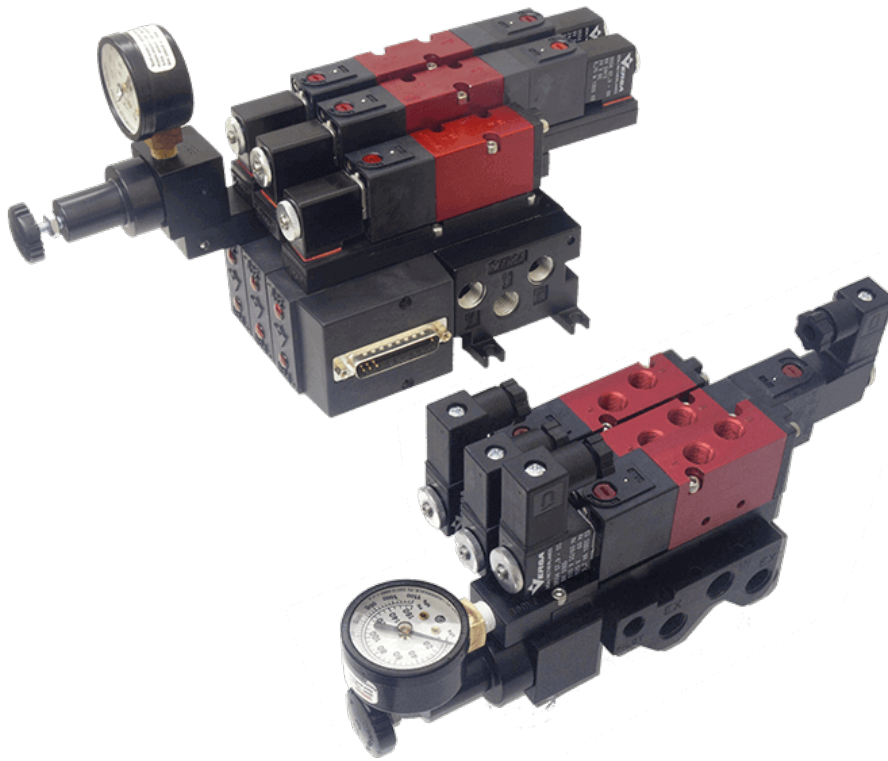

22 Spring Valley Rd.
Paramus, NJ 07652
(201) 843-2400
sales@versa-valves.com

Valve, 4-Way, Alum, 24VDC

CSG-4202-LB-XX-D024

Image for reference only.
May not reflect actual product configuration.

© 2018 Versa Products Co., Inc.

Description

C5 Series Directional Control Valve

VERSA C-Series C5 aluminum valves are multi-purpose pilot-operated pneumatic valves consisting of two body types, side ported and manifold