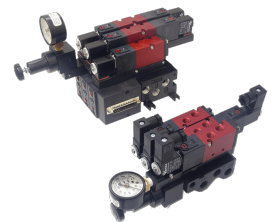

Image for reference only.
May not reflect actual product configuration.

© 2018 Versa Products Co., Inc.

Description

C5 Series Directional Control Valve

VERSA C-Series C5 aluminum valves are multi-purpose pilot-operated pneumatic valves consisting of two body types, side ported and manifold