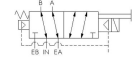

Image for reference only.
May not reflect actual product configuration.

© 2018 Versa Products Co., Inc.

Description

C5 Series Directional Control Valve

VERSA C-Series C5 aluminum valves are multi-purpose pilot-operated pneumatic valves consisting of two body types, side ported and manifold