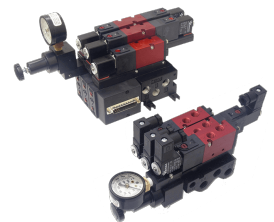

Description

C5 Series Directional Control Valve

VERSA C-Series C5 aluminum valves are multi-purpose pilot-operated pneumatic valves consisting of two body types, side ported and manifold