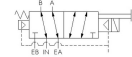

Description

C5 Series Directional Control Valve

VERSA C-Series C5 aluminum valves are multi-purpose pilot-operated pneumatic valves consisting of two body types, side ported and manifold