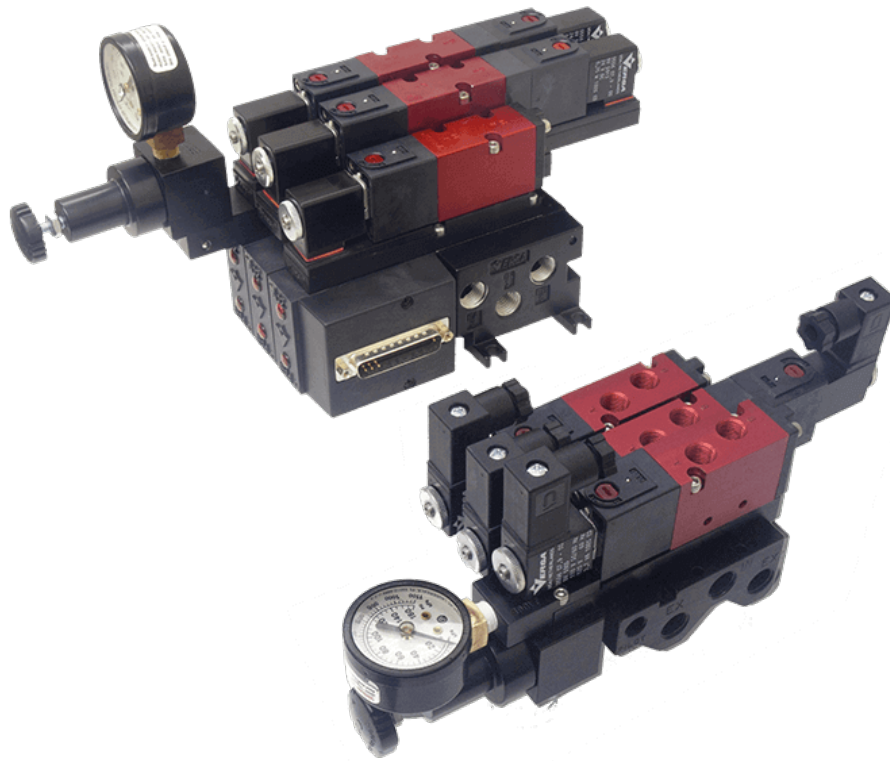

22 Spring Valley Rd.
Paramus, NJ 07652
(201) 843-2400
sales@versa-valves.com

Valve, 4-Way, Alum, 24VDC

CSG-4222-XXL4-D024

Image for reference only.
May not reflect actual product configuration.

© 2018 Versa Products Co., Inc.