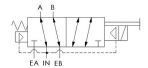

Description

C5 NAMUR Series Directional Control Valve

The C5 NAMUR Valves are constructed from aluminum and are available as either 4-way (double-acting actuators) or 3-way (spring return or