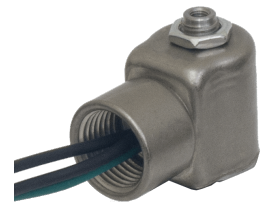

# Valve, 4-Way, Alum, 240V60Hz

CSG-4232-NB1-PC-A240

### C5 NAMUR Series Directional Control Valve

The C5 NAMUR Valves are constructed from aluminum and are available as either 4-way ( double-acting actuators) or 3-way (spring return or

fail-safe actuators). The field convertible valve utilizes no special tools, gaskets, or sealants. Relocation of a port plug allows for conversion between 3-way and 4-way.

## Solenoid Features

- Solenoid coil connection: 1/2" NPT female conduit with 24" wires