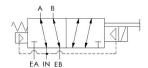

Description

C5 NAMUR Series Directional Control Valve

The C5 NAMUR Valves are constructed from aluminum and are available as either 4-way (double-acting actuators) or 3-way (spring return or