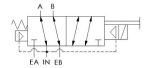

Description

C5 NAMUR Series Directional Control Valve

The C5 NAMUR Valves are constructed from aluminum and are available as either 4-way (double-acting actuators) or 3-way (spring return or