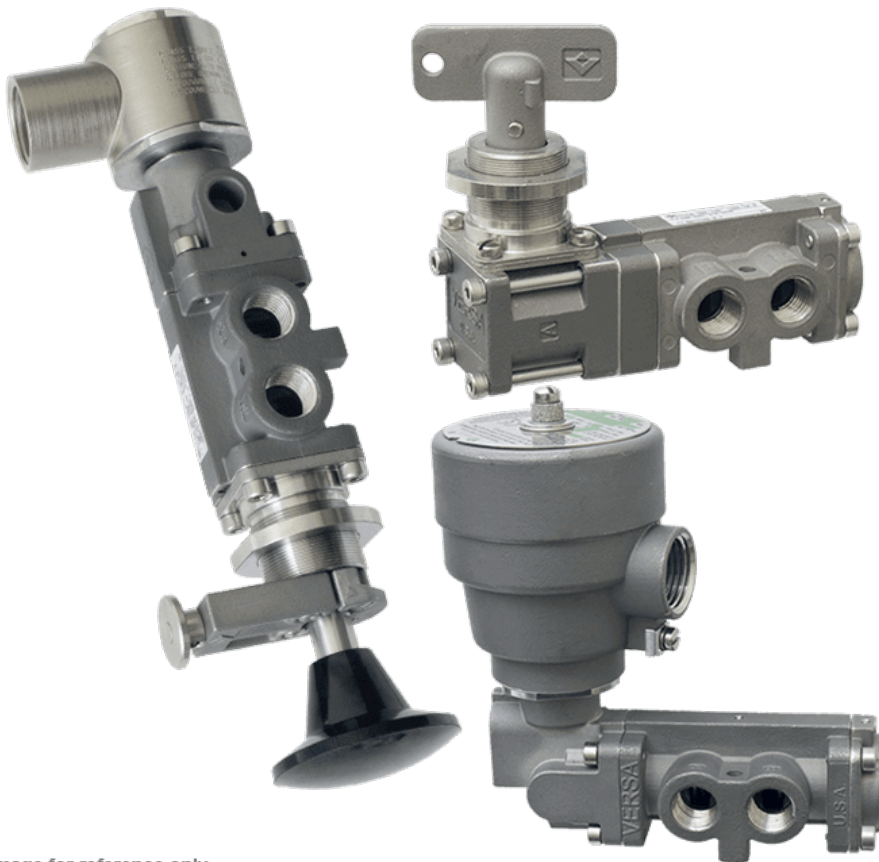

# Valve, 2-Way, SST

CSI-2301-316

Image for reference only.  
May not reflect actual product configuration.

© 2018 Versa Products Co., Inc.

## Specifications

---

Actuation	Palm Button   Spring Return
Function	2-way, 2-pos, NC
Port Size	Body Ported, 1/4" NPT
Valve Pressure Range (PSI)	0-150 psi
Valve Pressure Range (BAR)	0-10.3 bar
Primary Flow	2.0 Cv
Media	Air - Inert Gas, Hydraulic, Natural Gas
Temperature Range (F)	5°F to 300°F
Temperature Range (C)	-15°C to 149°C
Body & Internal Parts	316L Stainless Steel
Weight	1.250000