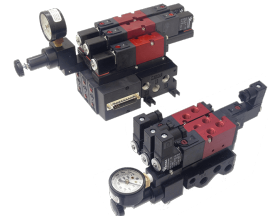

**Image for reference only.
May not reflect actual product configuration.**

© 2018 Versa Products Co., Inc.