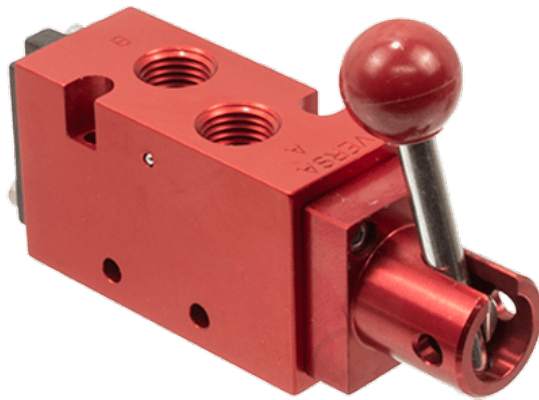

22 Spring Valley Rd.
Paramus, NJ 07652
(201) 843-2400
sales@versa-valves.com

Valve, 4-Way, Alum

CUL-4304

Specifications

Actuation	Hand Lever-Centerline \ Detent 3-positions
Function	4-way, 3-pos, Cylinder ports open to exhaust
Port Size	Body Ported, 1/4" NPT
Valve Pressure Range (PSI)	VAC-115 psi
Valve Pressure Range (BAR)	VAC-7.93 bar
Primary Flow	1.5 Cv
Media	Air - Inert Gas, Natural Gas
Temperature Range (F)	5°F to 300°F
Temperature Range (C)	-15°C to 149°C
Body & Internal Parts	Aluminum
Weight	0.500000