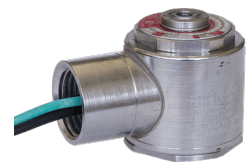

Description

C5 Series Directional Control Valve

VERSA C-Series C5 aluminum valves are multi-purpose pilot-operated pneumatic valves consisting of two body types, side ported and manifold