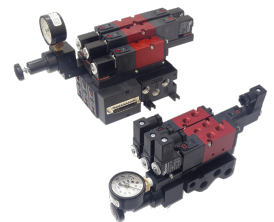

© 2018 Versa Products Co., Inc.