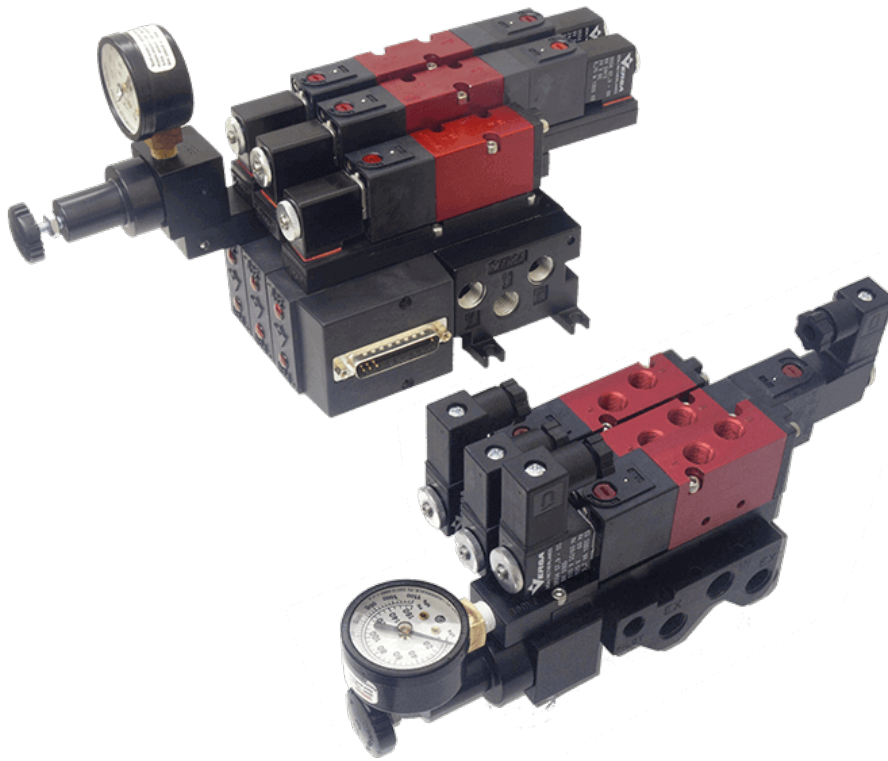

22 Spring Valley Rd.
Paramus, NJ 07652
(201) 843-2400
sales@versa-valves.com

Valve, 4-Way, Alum, 24VDC

CXX-4223-LB-PC-XX-D024

Image for reference only.
May not reflect actual product configuration.

© 2018 Versa Products Co., Inc.