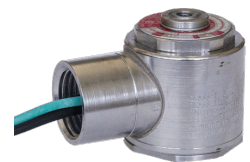

Description

C5 Series Directional Control Valve

VERSA C-Series C5 aluminum valves are multi-purpose pilot-operated pneumatic valves consisting of two body types, side ported and manifold