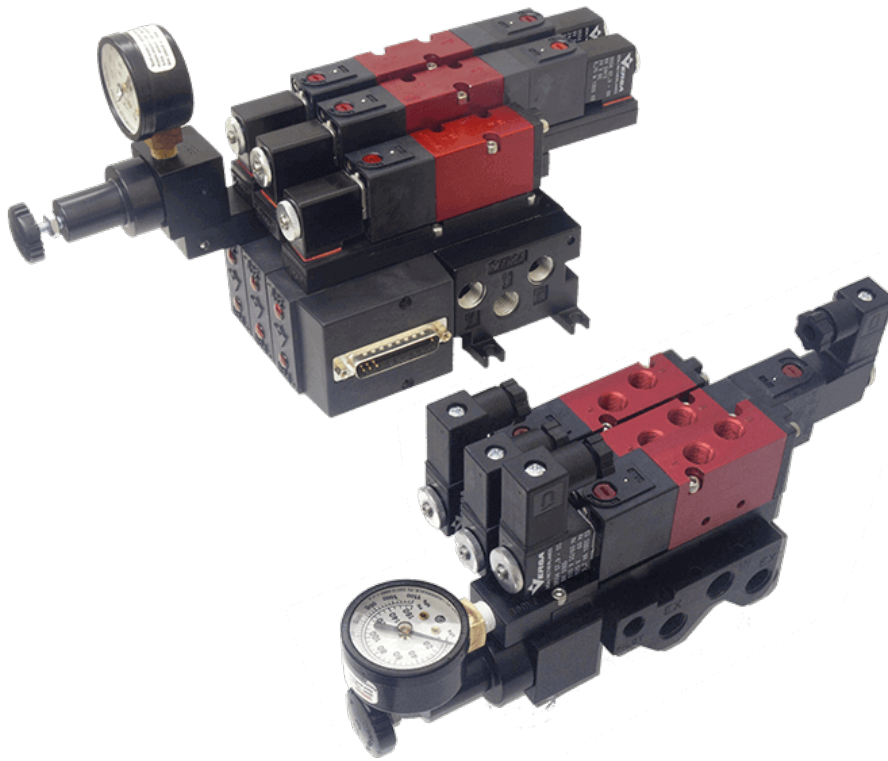

22 Spring Valley Rd.
Paramus, NJ 07652
(201) 843-2400
sales@versa-valves.com

Valve, 4-Way, Alum, 120V60Hz

CXX-4223-LB-XX-A120

Image for reference only.
May not reflect actual product configuration.

© 2018 Versa Products Co., Inc.