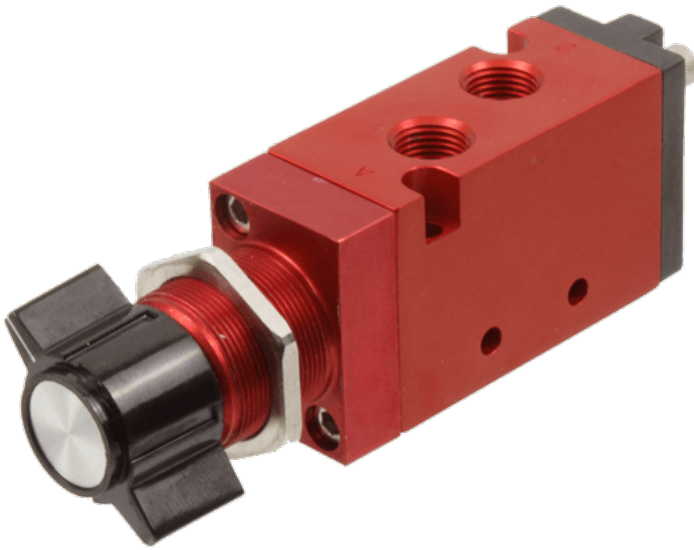

22 Spring Valley Rd.
Paramus, NJ 07652
(201) 843-2400
sales@versa-valves.com

Valve, 4-Way, Alum

CZA-4202-357

Specifications

Actuation	Rotary Switch \ Detent 2-pos
Function	4-way, 2-pos
Port Size	Body Ported, 1/8" NPT
Valve Pressure Range (PSI)	VAC-115 psi
Valve Pressure Range (BAR)	VAC-7.93 bar
Primary Flow	0.75 Cv
Media	Air - Inert Gas, Natural Gas
Temperature Range (F)	5°F to 300°F
Temperature Range (C)	-15°C to 149°C
Body & Internal Parts	Aluminum
Weight	0.300000