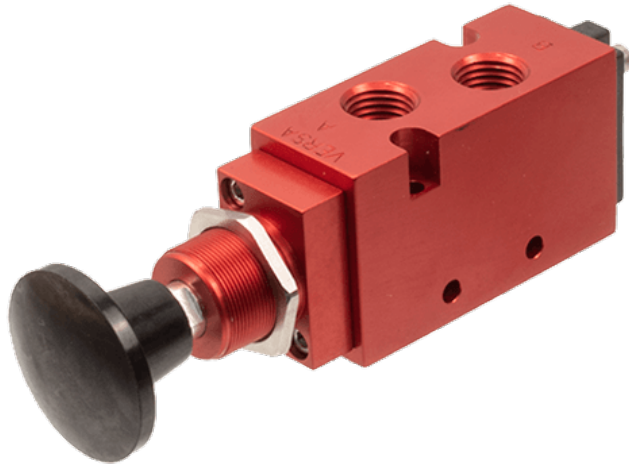

22 Spring Valley Rd.
Paramus, NJ 07652
(201) 843-2400
sales@versa-valves.com

Valve, 4-Way, Alum

CZI-4302

Specifications

Actuation	Palm Button Detent
Function	4-way, 2-pos
Port Size	Body Ported, 1/4" NPT
Valve Pressure Range (PSI)	VAC-115 psi
Valve Pressure Range (BAR)	VAC-7.93 bar
Primary Flow	1.5 Cv
Media	Air - Inert Gas, Natural Gas
Temperature Range (F)	5°F to 300°F
Temperature Range (C)	-15°C to 149°C
Body & Internal Parts	Aluminum
Weight	0.450000