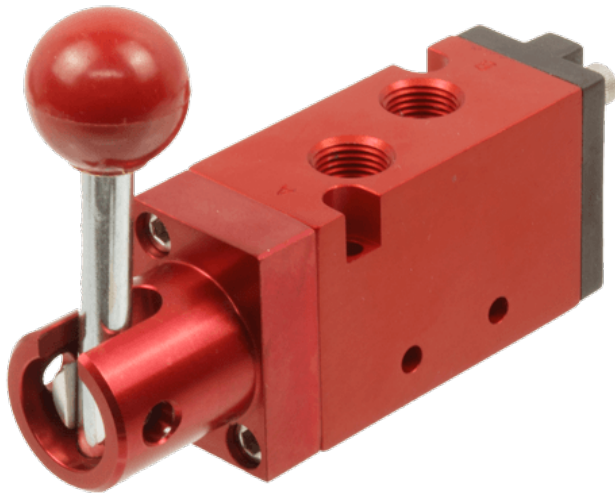

22 Spring Valley Rd.
Paramus, NJ 07652
(201) 843-2400
sales@versa-valves.com

Valve, 4-Way, Alum

CZL-4202

Specifications

Actuation	Hand Lever-Centerline Detent
Function	4-way, 2-pos
Port Size	Body Ported, 1/8" NPT
Valve Pressure Range (PSI)	VAC-115 psi
Valve Pressure Range (BAR)	VAC-7.93 bar
Primary Flow	0.75 Cv
Media	Air - Inert Gas, Natural Gas
Temperature Range (F)	5°F to 300°F
Temperature Range (C)	-15°C to 149°C
Body & Internal Parts	Aluminum
Weight	0.310000