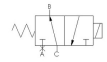

22 Spring Valley Rd.
Paramus, NJ 07652
(201) 843-2400
sales@versa-valves.com

Valve, 2-Way, SST, 24VDC

E4SM-2302-03-XDBS1-D024

Specifications

| | |
|----------------------------|--|
| Actuation | Direct Acting Solenoid \ Spring Return |
| Function | 2-way, 2-pos, NO |
| Port Size | Body Ported, 1/4" NPT |
| Valve Pressure Range (PSI) | 0-150 psi |
| Valve Pressure Range (BAR) | 0-10.3 bar |
| Primary Flow | 0.060 Cv |
| Media | Air - Inert Gas, Natural Gas |
| Temperature Range (F) | -4°F to 194°F |
| Temperature Range (C) | -20°C to 90°C |
| Body & Internal Parts | Stainless Steel |
| Weight | 1.910000 |

Solenoid Specifications

| | |
|---------------------------|--|
| Solenoid Description | Hazloc - E4 Class XDB Option |
| Voltage | 24 V DC \pm 10% (D024) |
| Power | 1.8 W |
| Inrush Current (mA) | 75 |
| Holding Current (mA) | 75 |
| Resistance Ω | 320 |
| Ingress Protection Rating | IP66 / 67 / 68, NEMA 4X & 6P |
| Electrical Protection | Not applicable |
| Area Classification | Cl I, Zn 1 A/Ex db IIC - Cl II, Zn 21 AEx tD A21, DIP A21, II 2 G Ex db IIC T4 Gb , II 2 D Ex tb IIIC IP66 T135°C Db |
| Coil Class | H |
| Protection Classification | db |
| Zone | 1 |
| T Rating (Gas) | 4 |
| T Rating (Dust) | 135 |
| Solenoid Housing Material | Stainless Steel - Type 316L |
| Solenoid Seal Material | FKM |
| Solenoid Connection | M20 female conduit (integral junction box) |
| Certification | ATEX, cCSAus, IECEx, INMETRO, KC, NEPSI-CCC, PESO, TR-CU, TS OSHA |