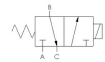

## Specifications

---

|                            |   |
|----------------------------|---|
| Actuation                  | Direct Acting Solenoid \ Spring Return  |
| Function                   | 3-way, 2-pos, NC                        |
| Port Size                  | NAMUR 1/4" NPT                          |
| Valve Pressure Range (PSI) | 0-150 psi                               |
| Valve Pressure Range (BAR) | 0-10.3 bar                              |
| Primary Flow               | 0.060 Cv                                |
| Primary Flow Description   | Inlet (NC) to Common (COM)              |
| Secondary Flow             | 0.106 Cv                                |
| Secondary Flow Description | Common (COM) to Exhaust (NO)            |
| Media                      | Air - Inert Gas, Hydraulic, Natural Gas |
| Temperature Range (F)      | -40°F to 104°F                          |
| Temperature Range (C)      | -40°C to 40°C                           |
| Body & Internal Parts      | Aluminum                                |
| Weight                     | 0.670000                                |