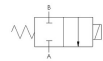

Valve, 2-Way, SST, 240V60Hz

ESM-2301-40-243-A240