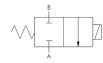

Valve, 2-Way, SST, 120V60Hz

ESM-2301-80-243-A120